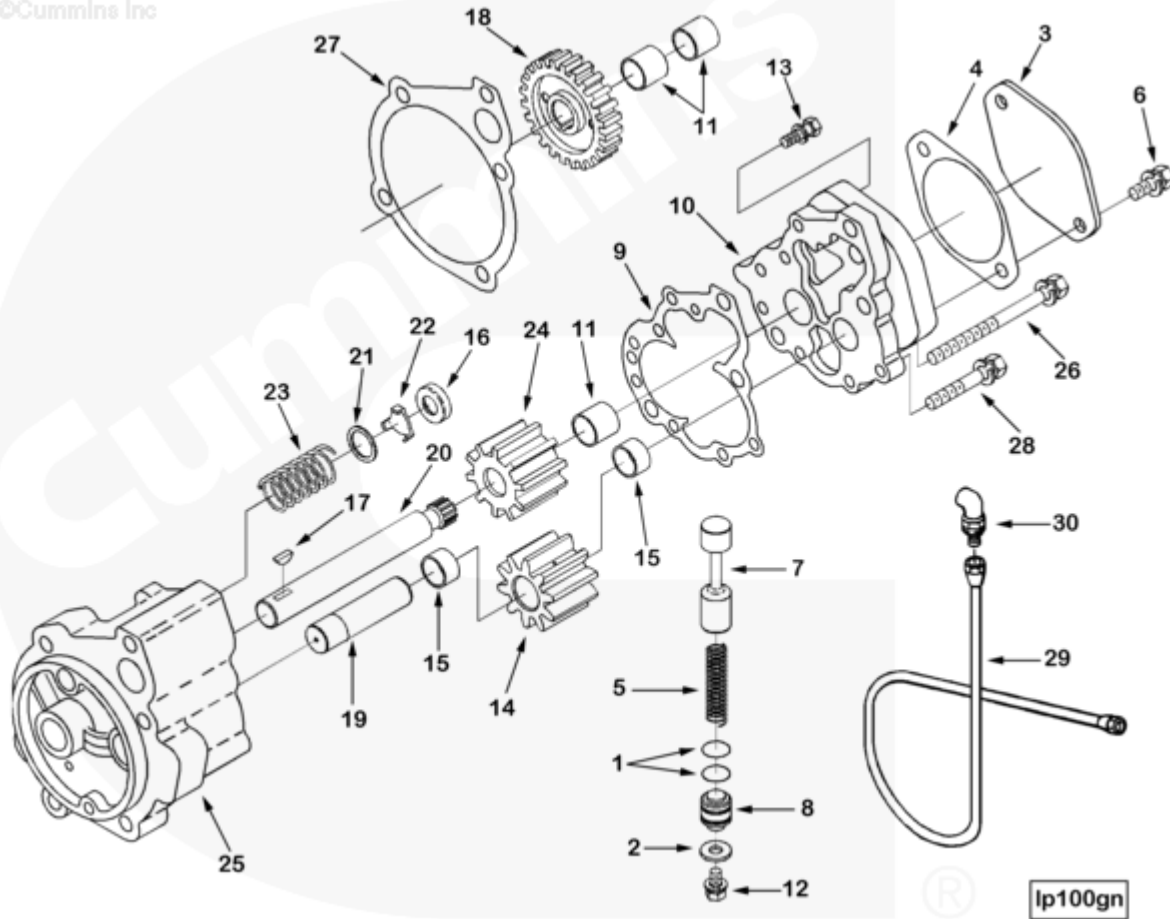

[SMALL](#) | [MEDIUM](#) | [LARGE](#)

Cart	Ref No	Part Number	Part Description	Required	Remarks
View My Cart					
		BP1224	Lubricating Oil Pump		
					Lube Oil Pump
<input type="checkbox"/>		3077770	Lubricating Oil Pump	1	
<input type="checkbox"/>	1	145504	O-Ring Seal	2	

<input type="checkbox"/>	27	3067613	Lubricating Oil Pump Gasket	1	
<input type="checkbox"/>	28	3034526	Captive Washer Cap Screw	3	7/16 - 20 x 1 3/4 inch
<input type="checkbox"/>	29	3044851	Pressure Sensing Tube	1	
<input type="checkbox"/>	30	3044854	Plain Adapter Elbow	1	
<input type="checkbox"/>		3065118	Plain Adapter Elbow	1	